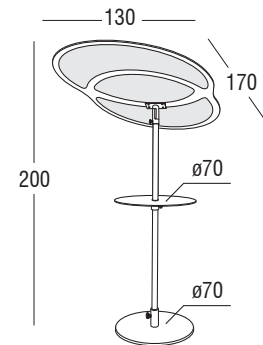

Design: **Santiago Sevillano**  
Product: **Oval sunshade**  
Sizes: **cm 130x170x200h (67"x51"x79"h)**

### FEATURES

**Frame:** Aluminum with metal base, polyester powder coating.  
Stem and swivel rack in 316 stainless steel

**Batylines:** White, Corda

**Finishings:** White, Corda

Net weight unit 64

Gross weight 76

Units per package 4

Packages sizes base cm 74x74x8h  
stem cm 20x20x206h  
frame cm 134x173x4h  
plan reg. cm 74x74x11h

Packages volume m<sup>3</sup> 0,25

Stackable NO